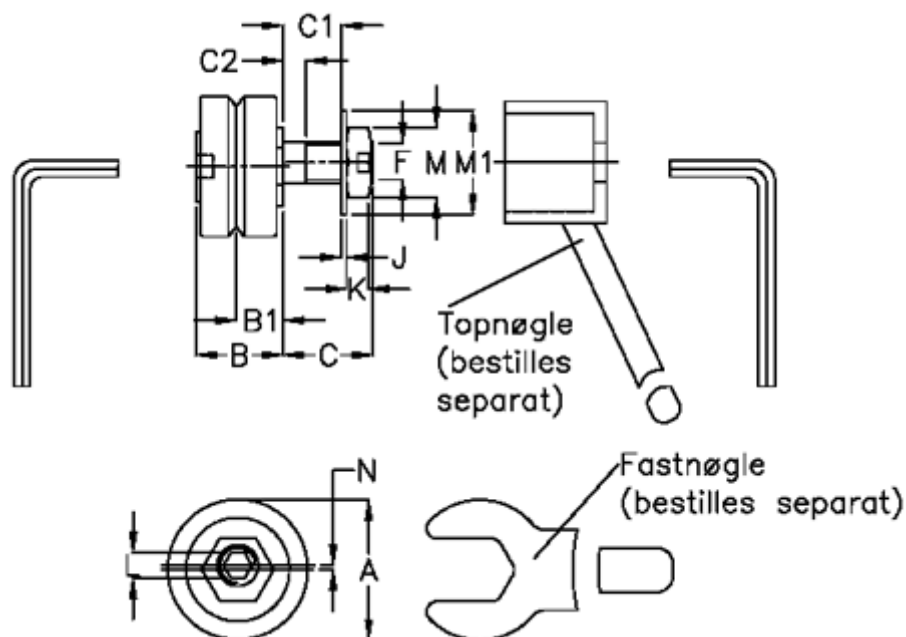

Article number: 057153205402

Description: HEPCO GV3 bearing LJ 54 E
Standard With Long Stud

Measures

a = 54.0	K = 8.0
B = 34.7	M = 22
B1 = 19.00	M1 = 28
C = 17.8	O = 14
C1 = 8.2	P = 27
C2 = 5.7	Weight kg/1000 = 0.415
F = M14 x 1,5	
J = 1.60	